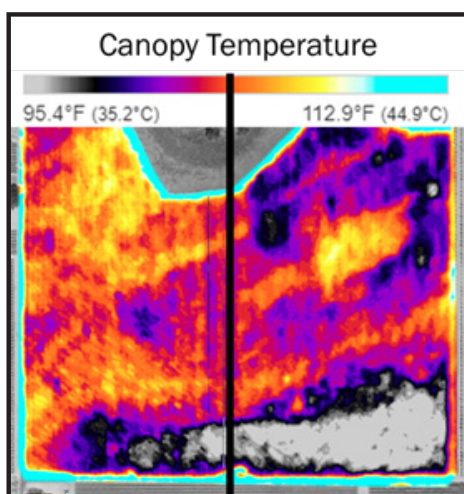

VODA® EXTREME

Voda Extreme is a unique polyacrylamide moisture retention system. Voda Extreme contains the same surfactant formulation as Voda with the added feature of PAM. This combo improves the water holding capacity within the soil.

BENEFITS

- Initial testing resulted in up to 30% reduction in water requirements with same yield
- No special pumps required
- Easy cleanup with water
- Proven micro-emulsion formulation

NOTES

- **Voda Extreme must be injected into a flowing water source**
- **For use in California**

USE RATES

- **Irrigation systems:** Apply at a rate of 1 - 4 quarts per acre. Multiple applications may be required

Multiple crop use

Please refer to soil test

Always refer to the product label for Precautionary Language, Directions For Use and Specific Use Rates | Please reach out to your local Innvictis rep with additional product questions

FOR USE WITH

- Pesticides
- Liquid Fertilizer

VODA™ EXTREME

ALWAYS CAREFULLY READ & FOLLOW LABEL INSTRUCTIONS! VERIFY STATE REGISTRATION AND STATE USE RESTRICTIONS PRIOR TO APPLICATION

©2021 INNICTIS; ALL RIGHTS RESERVED