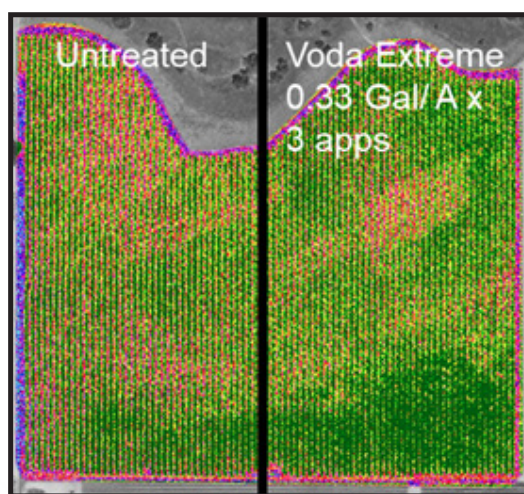

VODA® EXTREME

Voda Extreme is a unique polyacrylamide moisture retention system. Voda Extreme contains the same surfactant formulation as Voda with the added feature of PAM. This combo improves the water holding capacity within the soil.

BENEFITS

- Initial testing resulted in up to 30% reduction in water requirements with same yield
- No special pumps required
- Easy cleanup with water
- Proven micro-emulsion formulation

NOTES

- **Voda Extreme must be injected into a flowing water source**
- **For use in California**

USE RATES

- **Irrigation systems:** Apply at a rate of 1 - 4 quarts per acre. Multiple applications may be required

Multiple crop use

Please refer to soil test

Always refer to the product label for Precautionary Language, Directions For Use and Specific Use Rates | Please reach out to your local Innvictis rep with additional product questions

FOR USE WITH

- Pesticides
- Liquid Fertilizer

VODA™ EXTREME

ALWAYS CAREFULLY READ & FOLLOW LABEL INSTRUCTIONS! VERIFY STATE REGISTRATION AND STATE USE RESTRICTIONS PRIOR TO APPLICATION

©2021 INNICTIS; ALL RIGHTS RESERVED