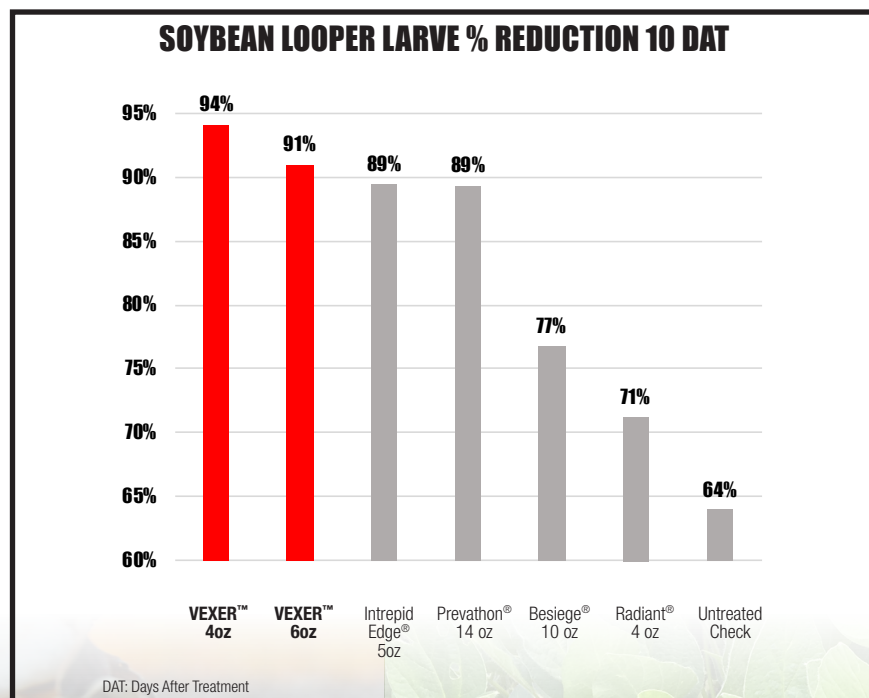

VEXER™ INSECTICIDE

Vexer offers growers effective control of hard to kill lepidopteran species (worms and moths) in corn, cotton, and soybeans. Vexer is an insect growth regulator that disrupts insect growth and development, and accelerates the molting process leading to larva mortality in lepidopteran insects. This unique mode of action is a great option for a resistance management strategy and to provide residual control of hard to kill worms.

BENEFITS

- Specifically targets and effectively controls many species of lepidopterous insects
- Beneficial Friendly - minimal impact on beneficial insects and insect pollinators
- Excellent residual control
- Great rotational option for resistance management
- Enhanced insect control when mixed with Avenger™ Bold S3™¹, Reveal EndurX®¹, or Ravage®¹

KEY INSECTS

CONTROLLED

(Please read label for a full list of controlled insects)

- Armyworms
- Beet Armyworm
- Corn Earworm(S)
- Cotton Bollworm(S)
- Cotton Leafworm
- Green Cloverworm
- Saltmarsh Caterpillar
- Southwestern Corn Borer
- Soybean Loopers
- Velvet Bean Caterpillar
- Western Bean Cutworm

¹ Restricted Use Pesticide (S)- Suppression

CROPS/ RATES

- Corn: 4 – 16 oz/A
- Cotton: 4 – 10 oz/A
- Soybeans: 4 – 8 oz/A
- Tree Nuts: 8 – 24 oz/A

*For a full list of crops and rates please refer to the label

WWW.INNICTIS.COM

VEXER™

INNICTIS™ CROP CARE, LLC is an innovative development, manufacturing and marketing company whose focus is on six key crop input segments: Crop Protection; Adjuvant Technology; Seed Care; Crop Nutrition; along with Nitrogen and Fertilizer Management Tools. Strategically located in Northern Colorado, Innictis has easy access to all US crop markets. For more information on this and other products go to www.innictis.com